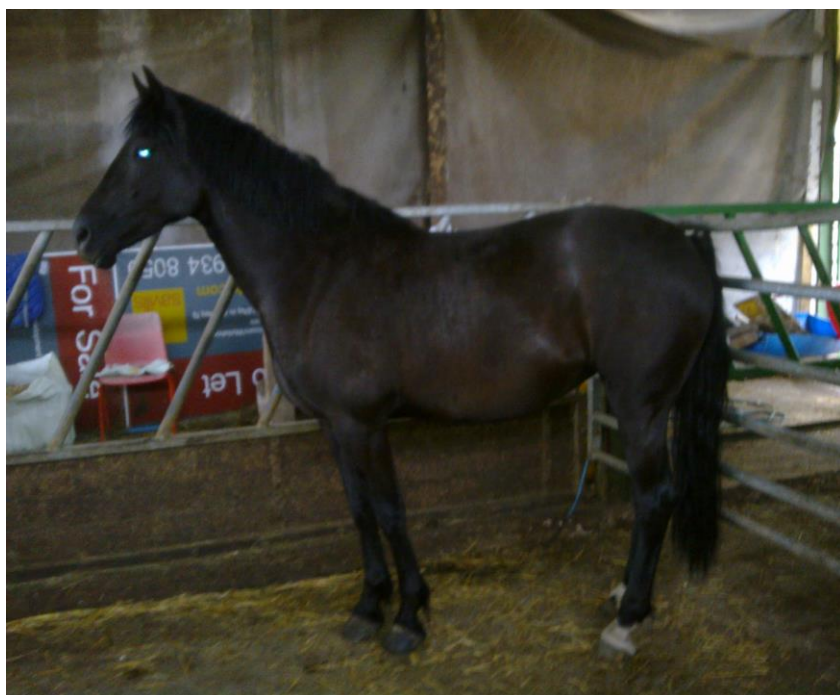

Hampshire Horsewatch Bulletin
(Incorporating Information From Around The Country)

Date 8th June 2014

Information & Advice

No Information Received

[South East inc London](#) : [South West](#) : [Midlands](#) : [Eastern](#) : [Wales](#) : [North East](#) : [North West](#)
[Scotland](#) : [N. Ireland](#) : [Eire](#) : [Overseas News](#) : [Useful Contacts](#)

Stolen Horses

Stolen from near Snelston Equestrian Centre on Derbys/ Notts Border around 7th June. Crime Ref 23443/14 refers

Stolen Trailers

HORSE TRAILERS info from Thames Valley

There has been attempts to steal horse trailers in the West Berkshire area this week, and other horse related items were stolen.

- Report any suspicious persons or vehicles seen to the police on 101
- Postcode mark the top of any horse boxes and trailers very large letters
- Take a photo of your horsebox/trailer and record all relevant numbers such as chassis number, DATATAG number etc
- Use wheel clamps, hitch locks, car alarms & immobilisers to secure horseboxes & trailers when parked