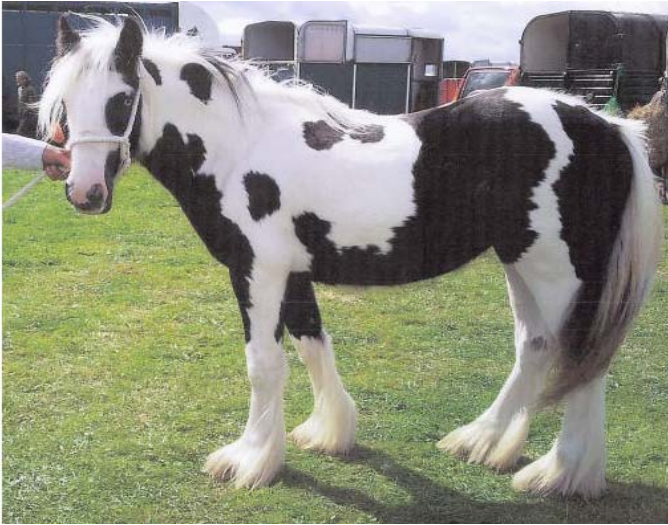

Hampshire Horsewatch Bulletin
(Incorporating Information From Around The Country)

Date 11th November 2011

Appleby Police Station on 0845 33 00 247

Note: This bulletin is organised under the existing police regions for England, Wales & Scotland. There can be more than one Horsewatch Scheme within each police region. Information contained in this bulletin has been received from police sources and Horsewatches.

South East Region covering:

Hampshire Constabulary, Thames Valley Police, Surrey Police, Hertfordshire Constabulary, Essex Police, Kent Police, Sussex Police, Bedfordshire Police and The Metropolitan Police Service

Hampshire Constabulary
Telephone: 0845 045 45 45

Hampshire Horsewatch Mobile 07762 754788 or 07790 440478

David Collings (Hampshire Horsewatch co-ordinator and Force Equine Liaison Officer) 07867 972868

Hampshire Horsewatch, Fleet Police Station, Fleet, Hampshire

Non emergency number 0845 045 45 45 Email: equine@hampshire.pnn.police.uk

www.hampshire.police.uk

Theft of Horse Trailer Wheels

Between 1900 10th November 2011 and 0715 11th November 2011 persons entered a livery yard and stole 3 wheels off of the trailer kept at the yard. The 4th wheel was left as it had a wheel clamp on it.

At this time make and model of trailer has not been made known!

Suspected Theft of Dog - Fareham

Crime Ref: 44110457616 - 28/10/11

Please be on the look out for a working Border Collie missing from a farm in the Fareham area, suspected to have been stolen. She is black and white with a tan face and tan lower legs, she is not house trained but she is very affectionate, her name is Freya and she is well trained to trial standards.

Theft of Gates – Froxfield – Information Sought!!

Crime Ref: 11071707

Please take a moment to look at the attached photo, this Victorian Wrought gate was stolen from the Froxfield area of Petersfield over last weekend.